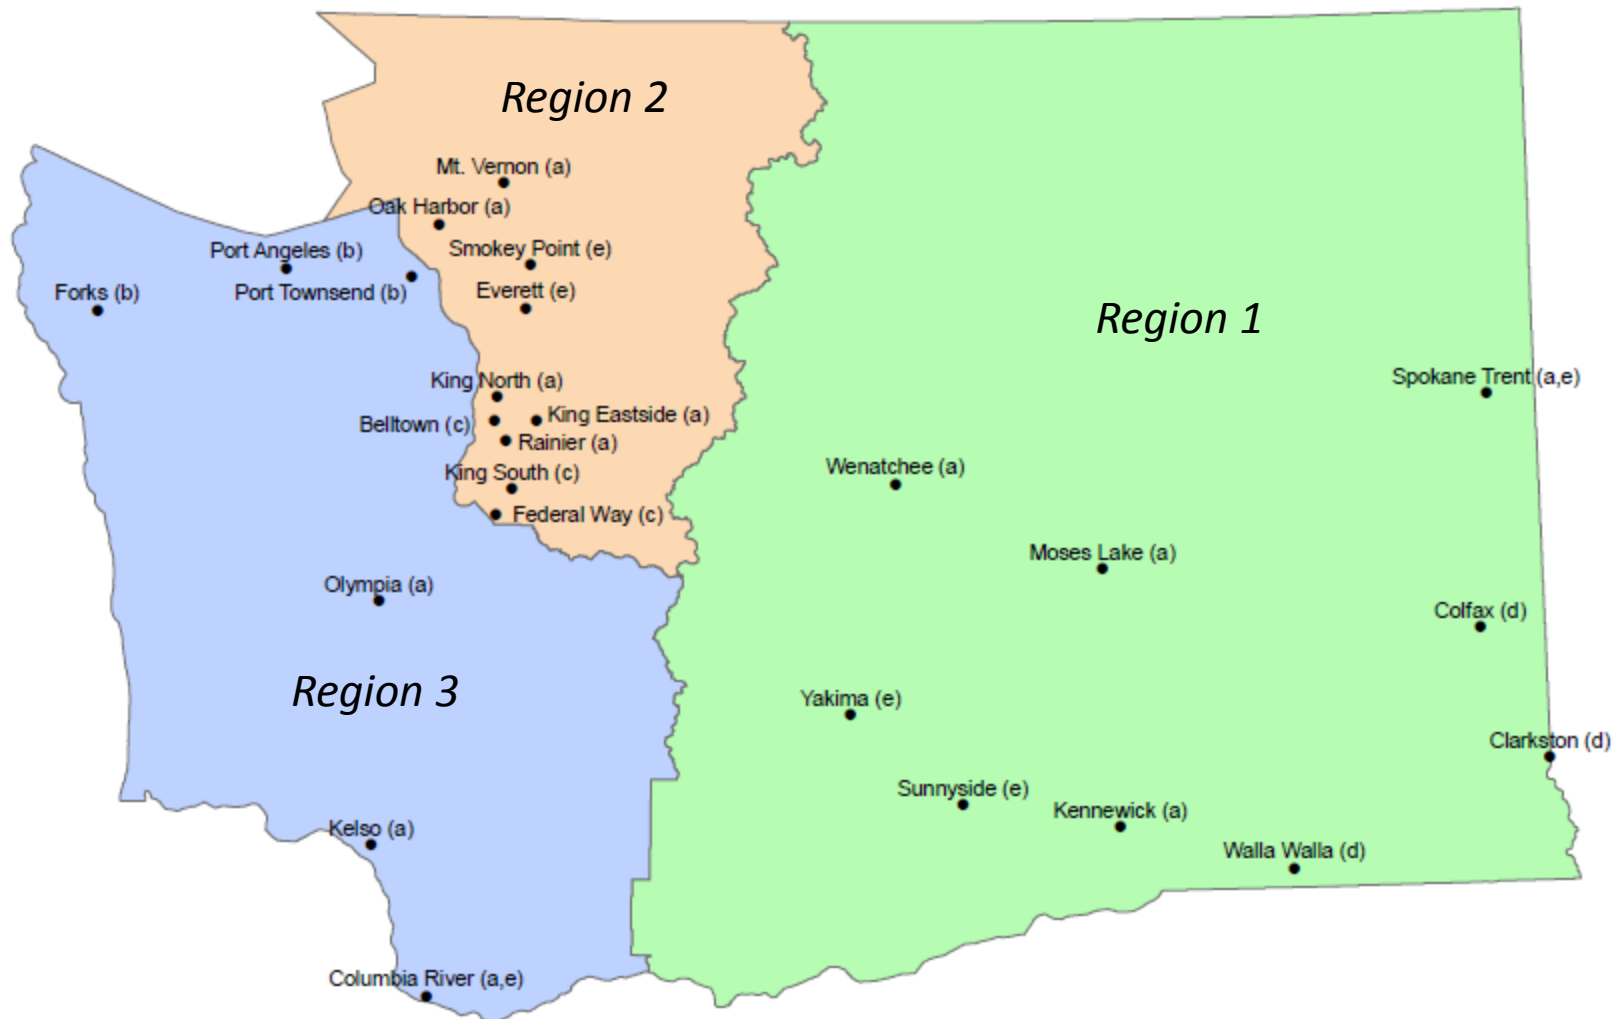

Systems to Family Stability Policy Academy Pilot Sites

KEY

- (a) = Individual pilot site
- (b) = Multi-site pilot at Forks, Port Angeles and Port Townsend CSOs
- (c) = Multi-site pilot at Belltown, Federal Way and King South CSOs
- (d) = Multi-site pilot at Clarkston, Colfax and Walla Walla CSOs
- (e) = Career and Life Coaching pilot at Columbia River, Everett, Smokey Point, Spokane Trent, Sunnyside and Yakima CSOs